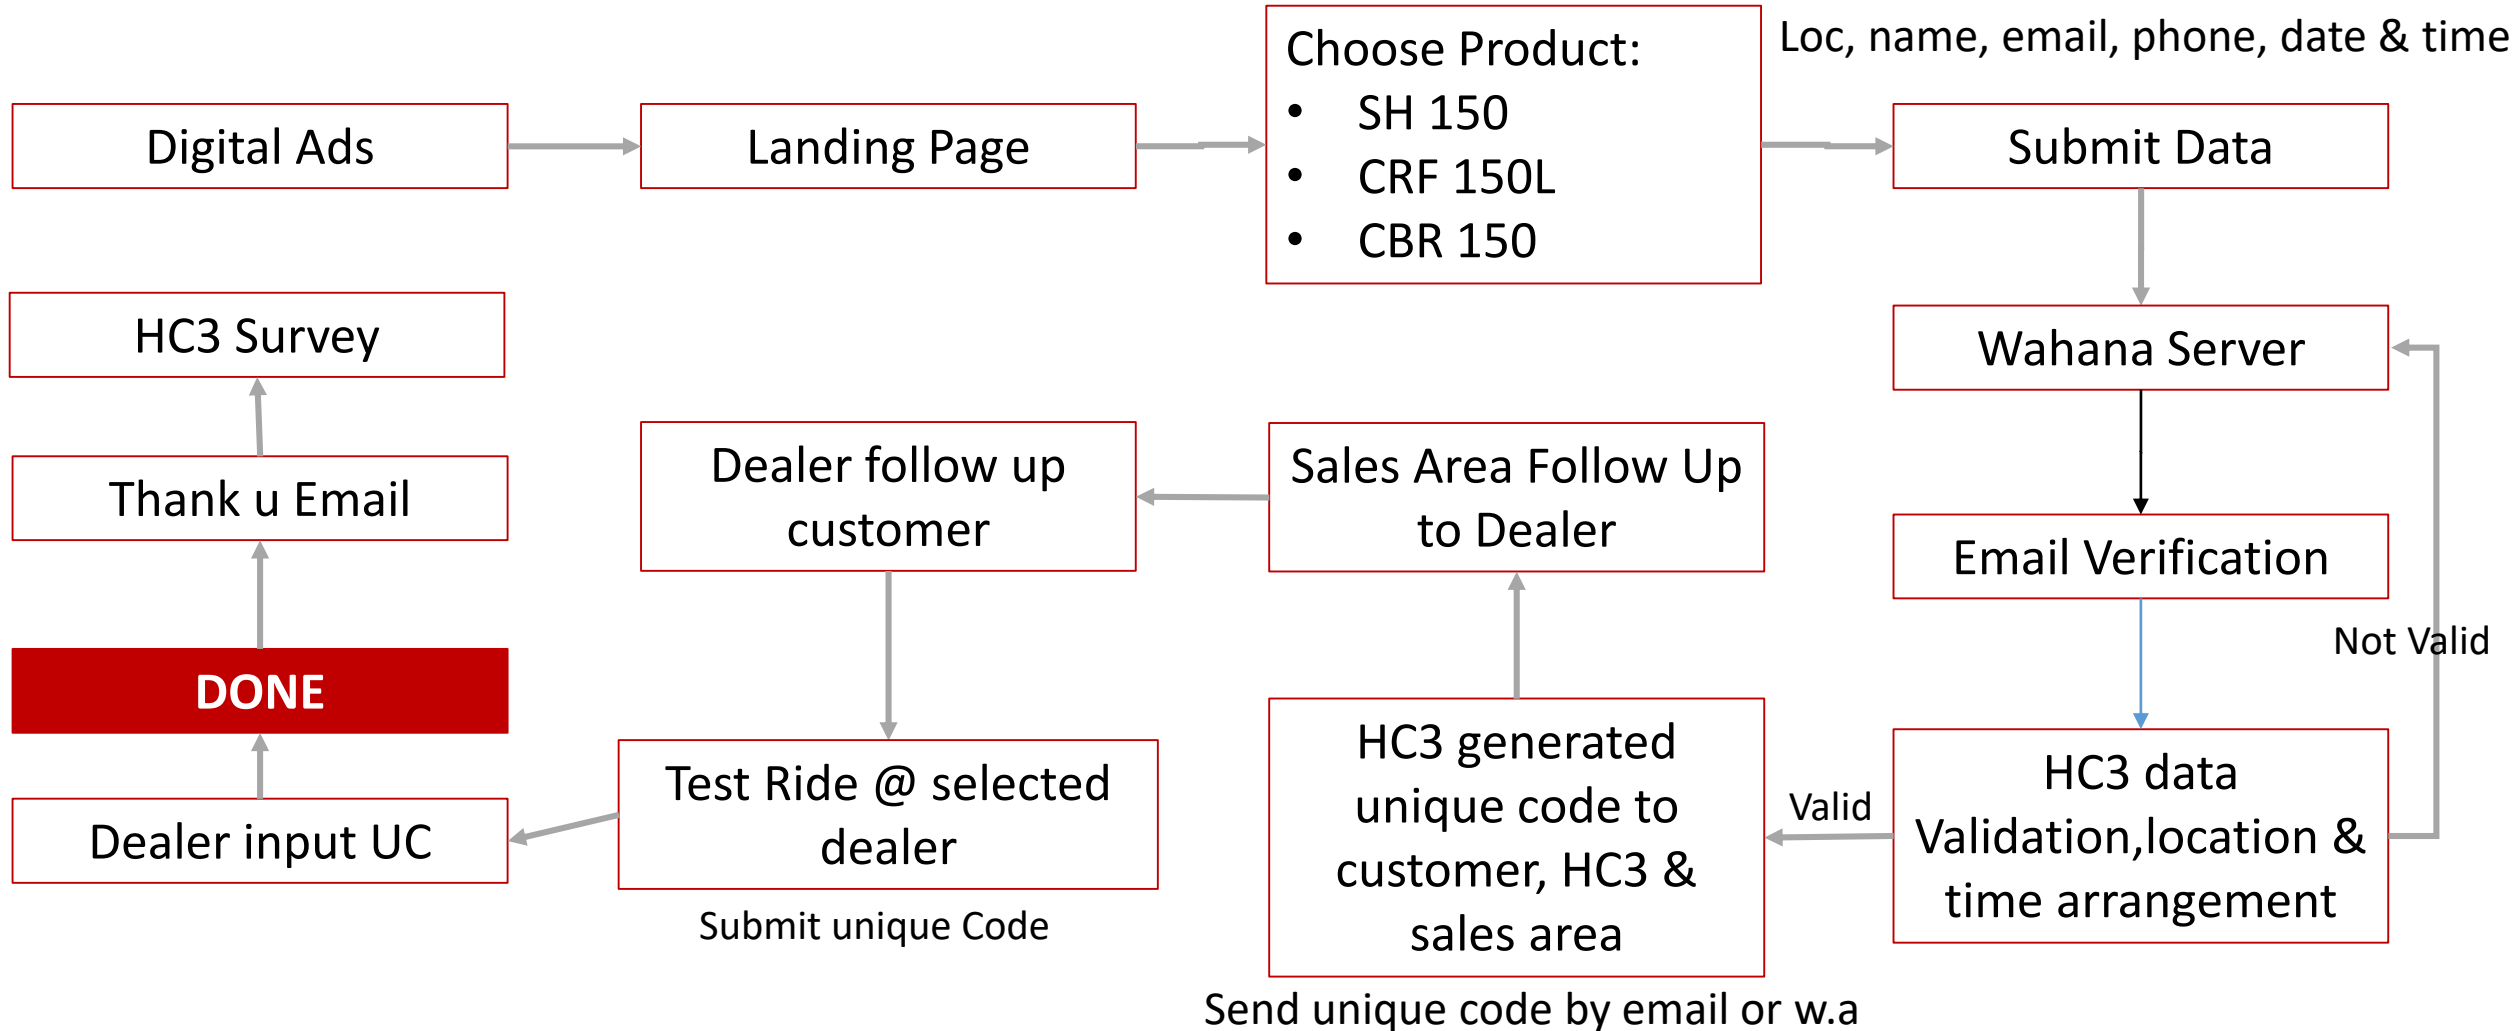

Test Ride Microsite

RECAP BRIEF 8 – 11 - 2017

- Create new microsite design & programming
- Gathering database
- Create dashboard for user management with sorting & filtering function
- Create content for ads (click to website) - AHM
- Prize suggestion for participants - AHM
- Create auto generated unique code for participants that have passed the validation process
- Create system to export database to .csv /.xlsx
- Create record (Date & Time) every time dashboard has been updated
- Create auto sending email every time the dashboard has been updated

RELATED FUNCTION

- HC3 : Untuk Validasi Pendaftar
- Sales Are : Memantau Prospek data dan Follow Up ke Dealer untuk

Reminder Data

- Wahan Retail : Menunjuk Dealer WARI yang Compatent baik dari sisi UNIT

maupun SDM

- Sales Counter : Menerima User dan Membantu proses test ride

MICROSITE FLOW

TEST RIDE VARIANTS

SH 150

VARIO 150

CBR 150

COMPULSORY DATA SUBMISSION

Location : Choose between Jakarta / Tangerang